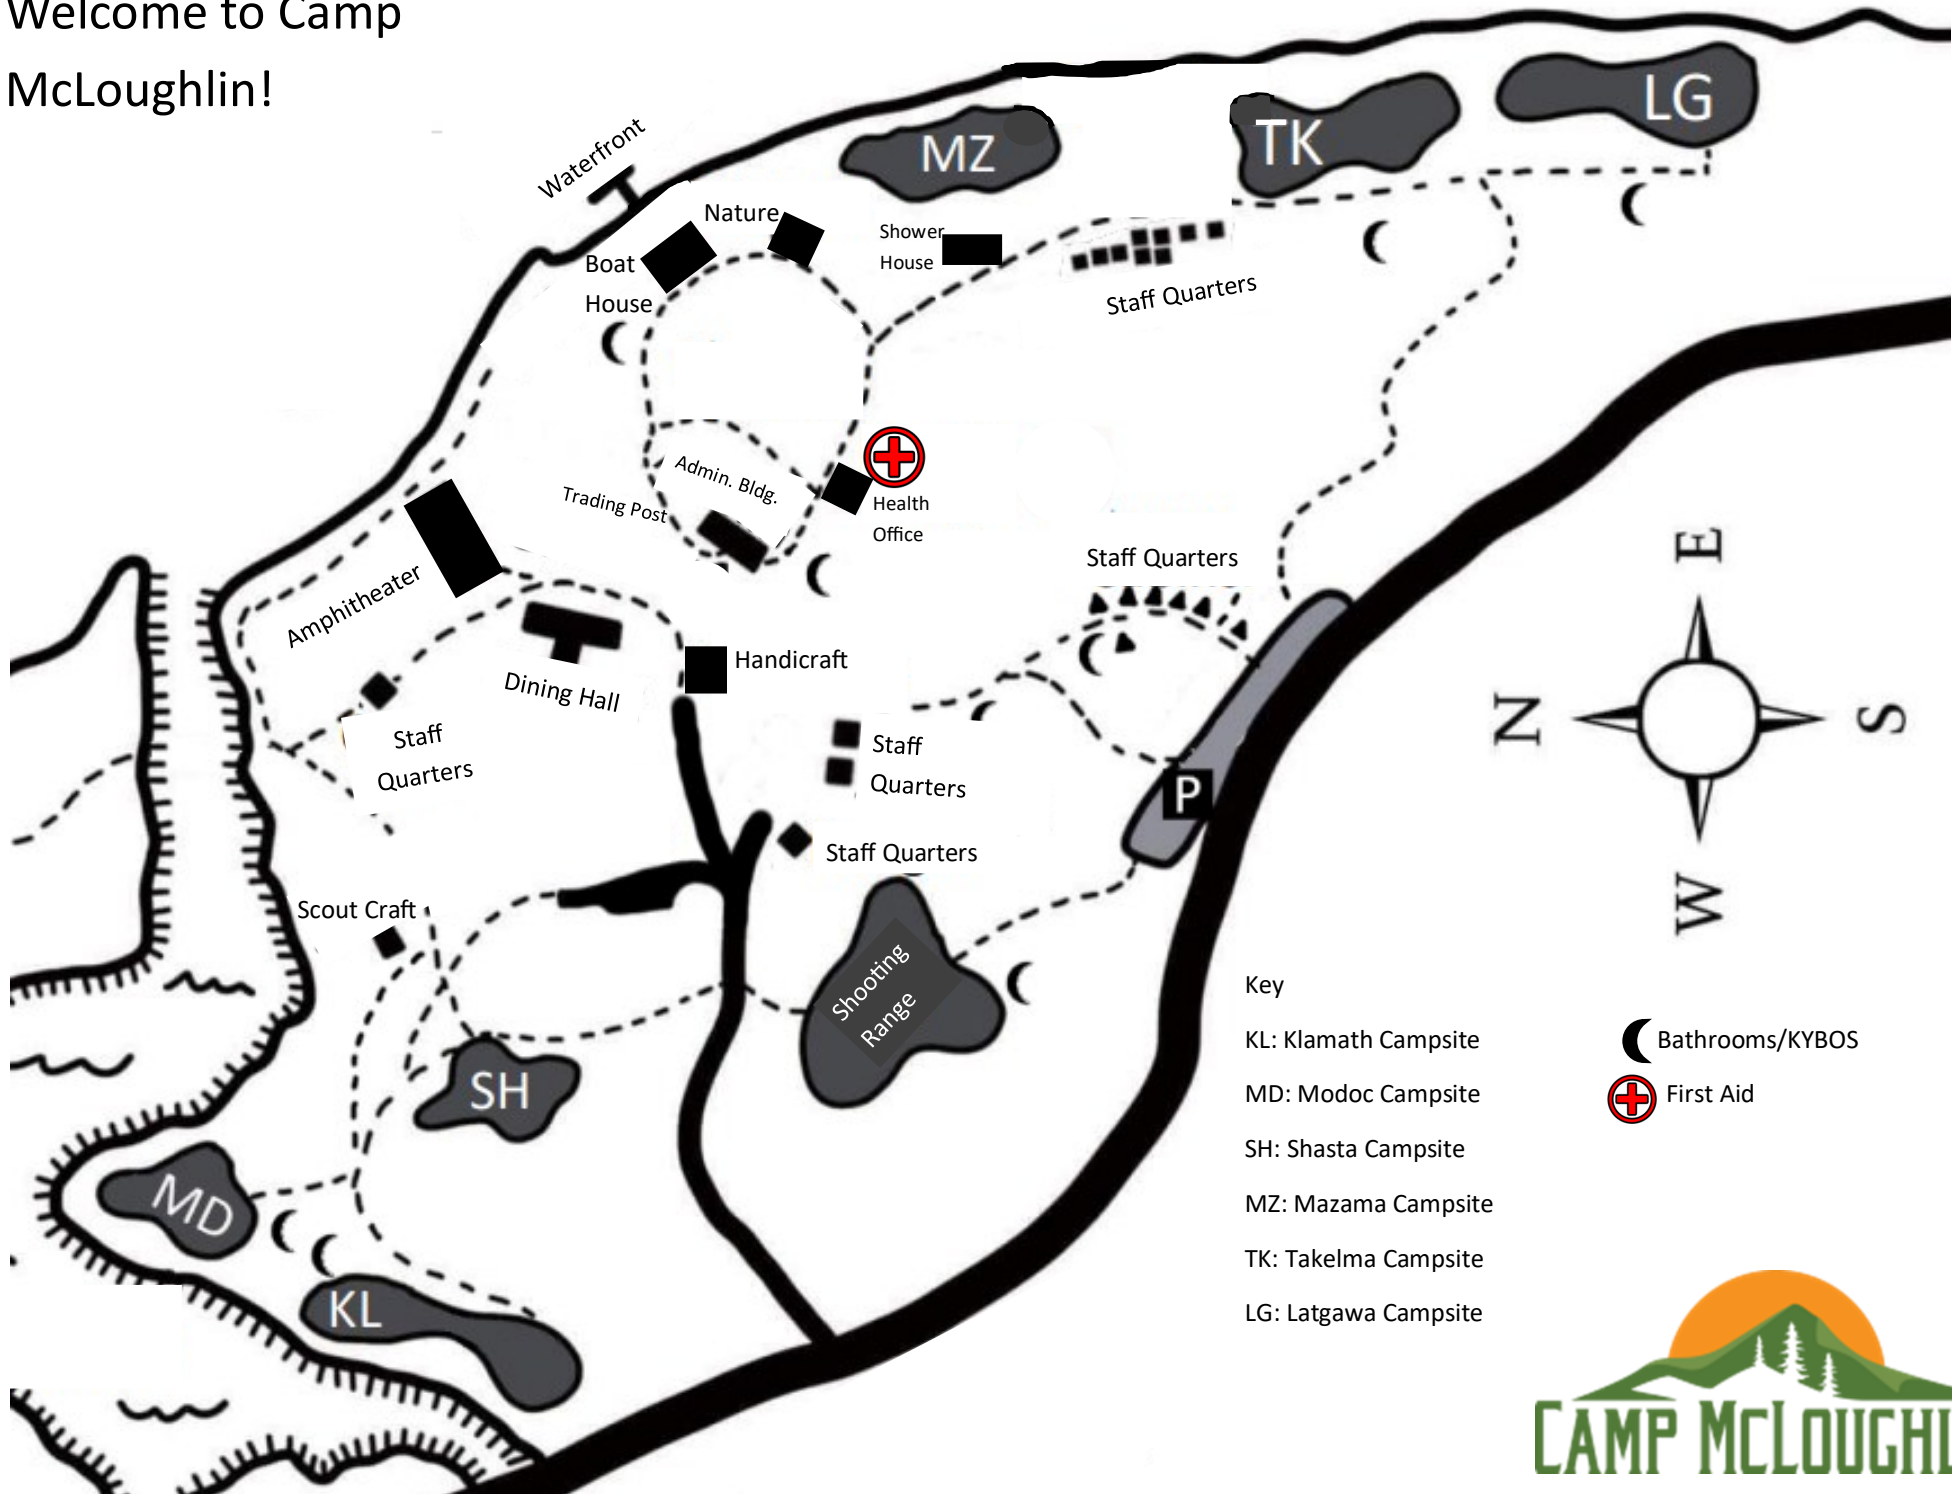

# Welcome to Camp McLoughlin!

**Key**

- KL: Klamath Campsite
- MD: Modoc Campsite
- SH: Shasta Campsite
- MZ: Mazama Campsite
- TK: Takelma Campsite
- LG: Latgawa Campsite

-  Bathrooms/KYBOS
-  First Aid